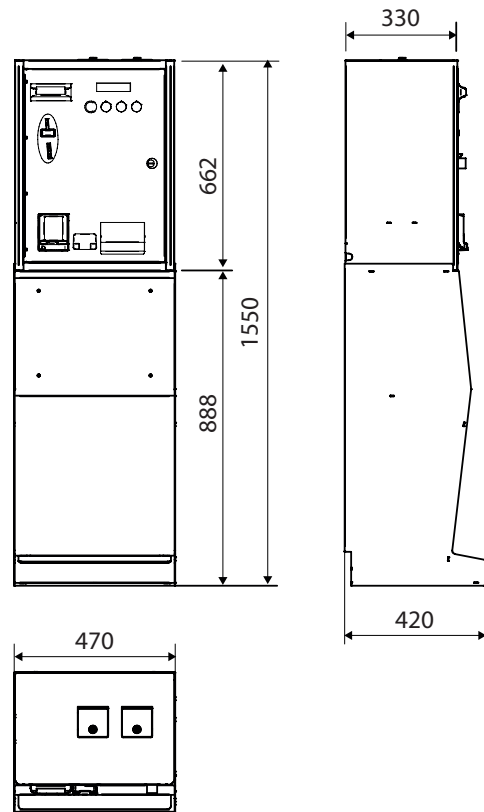

CHANGE KUBE

TECHNICAL FEATURES

- Electronic coin selector
- Banknote reader
- 1 or 2 Hopper X5 with extensión
- Display 16x2
- Up to 8 buttons selection
- Front opening door
- 2 top lock gate for hopper refilling
- Indoor application

OPTIONAL

- Credit card reader
- Fidelity card reader
- Wall mounting or fixed on bottom base